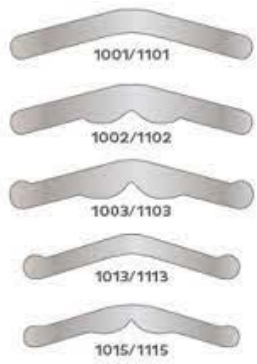

**Kerr™**

Last Kerr Exclusive Deal

**30% off**

**ON THESE PREPARATION AND FINISHING PRODUCTS**

**TOFFLEMIRE  
MATRICES**

**SAVE  
30%**

From  
**\$21.35** ~~\$30.50~~

**TRANSPARENT  
STRIPROLL, CURVED  
& STRAIGHT**

**SAVE  
30%**

From  
**\$22.40** ~~\$32.00~~

**BLUE STRIPROLL**

**SAVE  
30%**

**\$43.68** ~~\$62.40~~

**INTERDENTAL  
WEDGES**

**SAVE  
30%**

From  
**\$56.91** ~~\$81.30~~